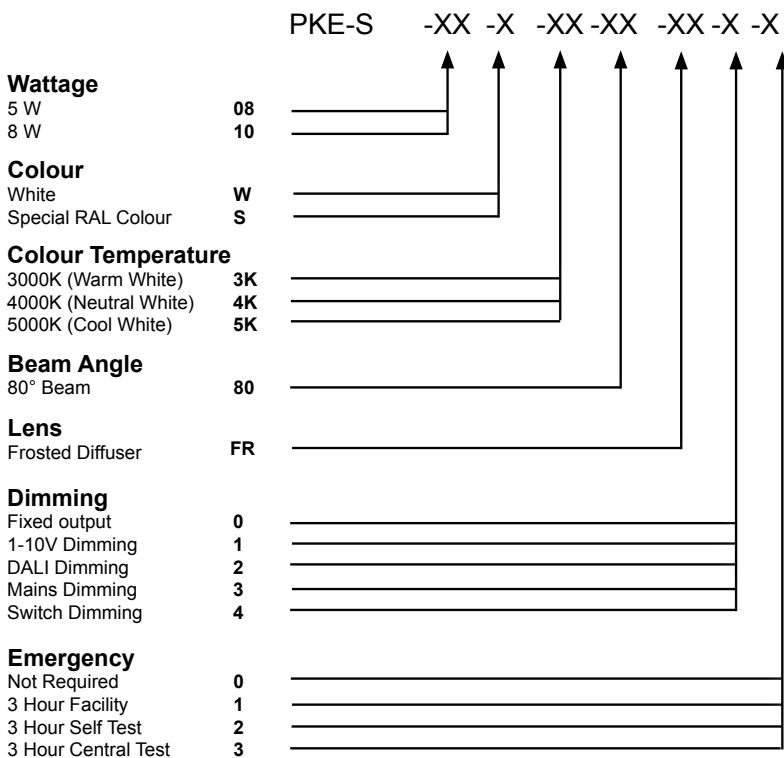

Example of Code:

PKE-S-08-W-3K-80-FR-0-0

Wattage:	8 W
Colour:	White
Colour Temp:	3000K
Beam Angle:	80°
Lens:	Frosted Diffuser
Dimming:	Fixed output
Emergency:	Not Required