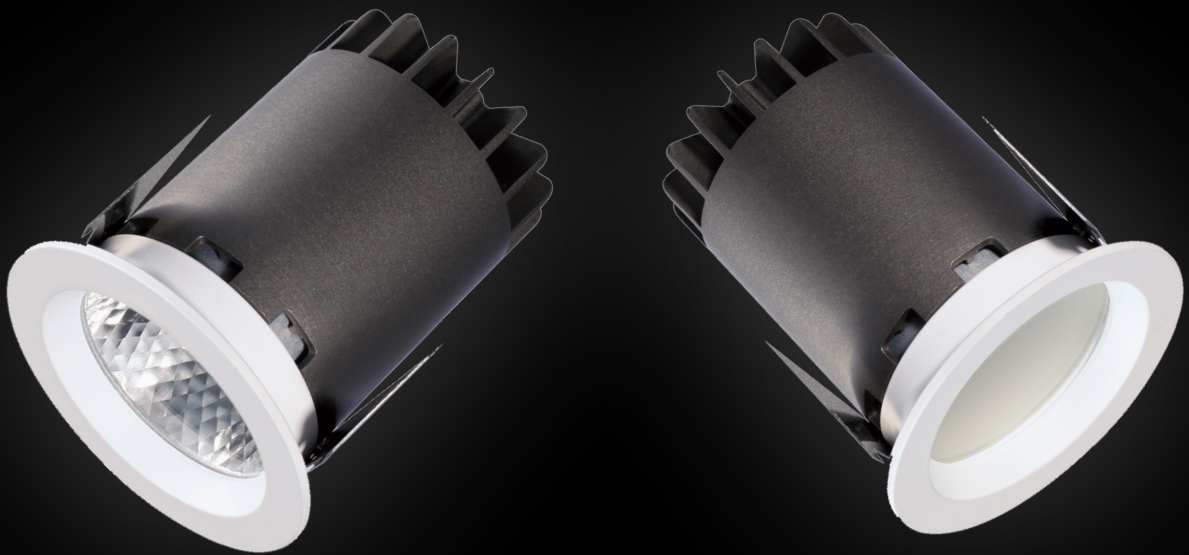

LED.CO.UK

THE PIKE RANGE

ABOUT US

LED.CO.UK is an International supplier of LED lighting technology. We specialise in complete energy efficient lighting solutions for both new and retrofit applications. We provide the highest quality LED based products by integrating premium components to ensure reliability and optimum performance.

PIKE

- CREE LED Engine
- Cast Aluminium
- Instant on - no flicker
- Environmentally Friendly - No mercury or lead enters the environment
- No RF and electronic magnetic interference
- Over 50,000 hours life span

The Pike LED is a 65mm diameter downlight which uses a CREE LED engine.

The heatsink features adjustable fold-out arms which allows the Pike to be installed with ease.

Example of Code:

PKE-S-08-W-3K-30-CR-0-0

The Pike IP LED is a 65mm diameter downlight which uses a CREE LED engine. The Pike IP has a frosted lens and an IP44 rating.

The heatsink features adjustable fold-out arms which allows the Pike to be installed with ease.