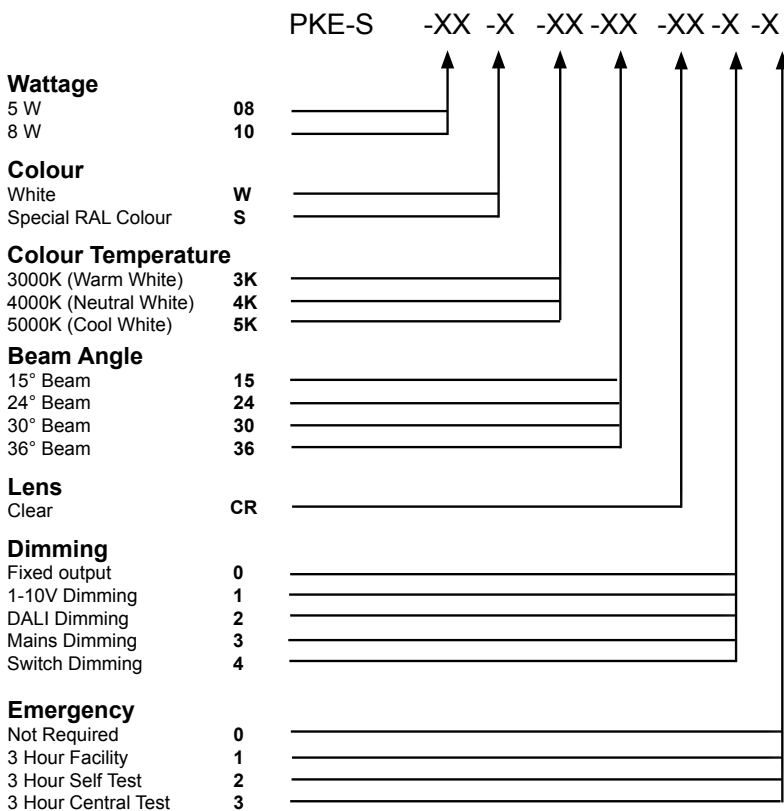

Example of Code:

PKE-S-08-W-3K-30-CR-0-0

Wattage:	8 W
Colour:	White
Colour Temp:	3000K
Beam Angle:	30°
Lens:	Clear
Dimming:	Fixed output
Emergency:	Not Required